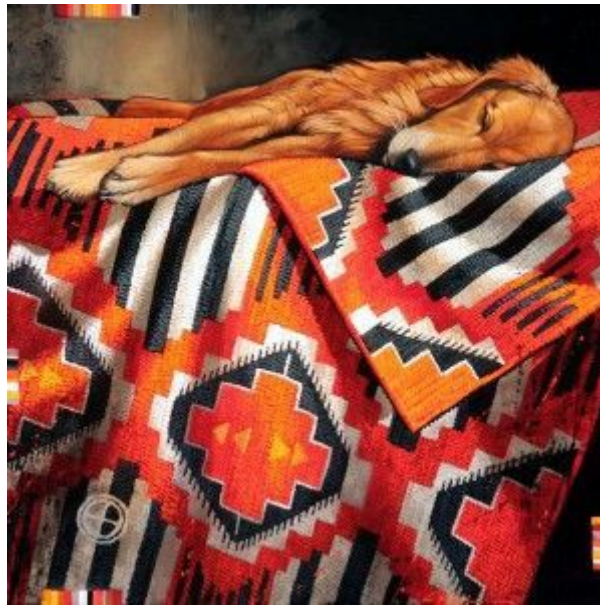

Craig Kosak - Myth and Legends

Craig Kosak has been a customer for many years and it's always fun to see his new work. His work captures the West and Southwest with what I would call a magical realism. He describes his process as " Rather than faithfully documenting the flora and fauna, I strive to capture the feeling and emotions these trips provide. Each trip consists of both a journey through the outer world, and an inner journey of self discovery. These paintings are about both worlds and how they relate." He has exhibitions opening in Sante Fe August 19th at [Giacobbe-Fritz Fine Art](#) and September 15th at the [National Museum of Wildlife Art](#). Craig has been featured in the American Art Collector magazine, Southwest Art Magazine, and the Sante Fean Magazine. In addition to Sante Fe, his work can also be seen in galleries in Kirkland, WA, Jackson, WY, and Ketchum, ID. To learn more visit his [website](#).