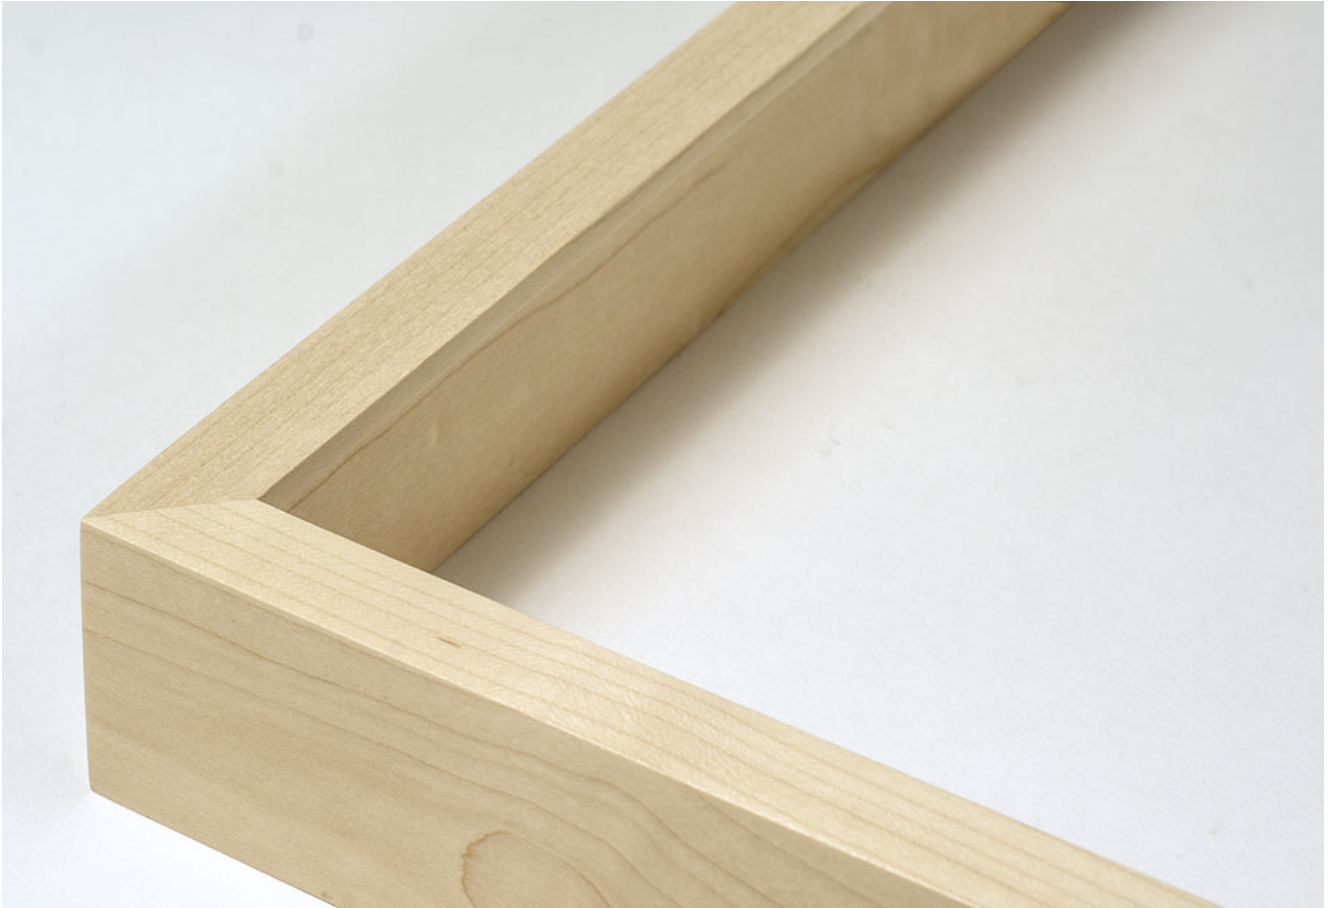

Opening Reception: Thursday, May 14, 6 to 9 pm
Bockley Gallery
Minneapolis, MN

FRAMING SPECIFICATIONS AND ADVICE

101 maple with clear finish

METRO GALLERY FRAME

Standard Profile: 101

Thin Profile: 102

Type: Standard Gallery Frame

Type: Thin Gallery Frame

Wood & Finish: maple wood frame with clear lacquer finish

Purchasing Options: joined wood frame with splines

Framing Advice: fitting gallery frames